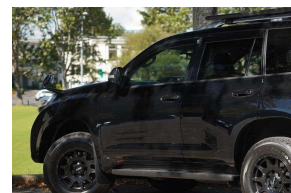

# 2016 Toyota Land Cruiser Prado 7 Seat 4x4 /

30+ Years Helping Kiwis into Quality Cars  
Trade-Ins Welcome - Finance Specialists

### Features / Comments

- Super crisp looking Landcruiser in black with black interior TX Prado Diesel Turbo. Super Mint Condition and looks like it has never worked a day in its life

2016 Toyota Landcruiser Prado TX 4x4 7 Seater  
2800cc Diesel Turbo Automatic 4WD