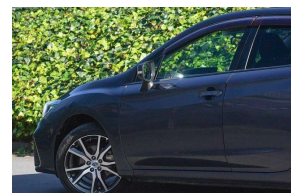

# 2017 Subaru Impreza 2.0i-L 4WD New Shape /

30+ Years Helping Kiwis into Quality Cars  
Trade-Ins Welcome - Finance Specialists