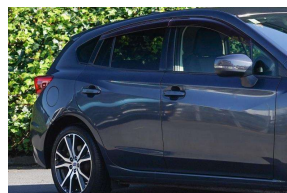

# 2017 Subaru Impreza 2.0i-L 4WD New Shape /

30+ Years Helping Kiwis into Quality Cars  
Trade-Ins Welcome - Finance Specialists