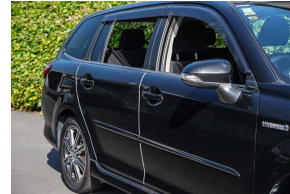

2015 Toyota Corolla Fielder G Aero Hybrid / EV

30+ Years Helping Kiwis into Quality Cars
Trade-Ins Welcome - Finance Specialists

VEHICLE INFORMATION

Cash Price

Includes GST

\$15,560

+ on-road-costs

Body
5 door, Hatchback