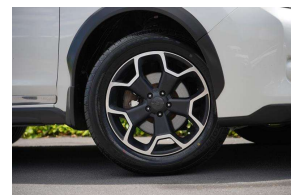

2013 Subaru XV Premium AWD Leather /

VEHICLE INFORMATION

Cash Price

Includes GST

\$14,560

+ on-road-costs

Finance this vehicle from only

\$94.60