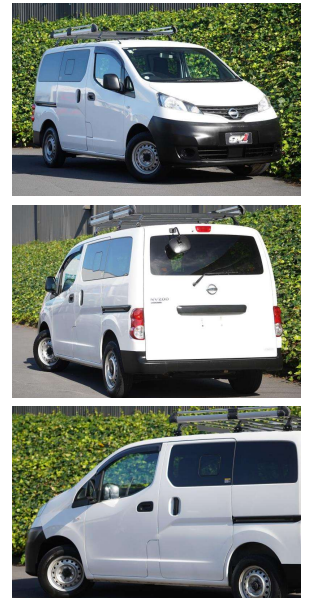

2020 Nissan NV200 / Vanette 5 Door / Petrol

VEHICLE INFORMATION

Cash Price

Includes GST

\$19,560

+ on-road-costs

Finance this vehicle from only

\$125.37

per week*

Gain peace of mind with Mechanical Breakdown Insurance. Ask us how.

Body

5 door, Van

Odometer

102,514 km

Engine

1600 cc