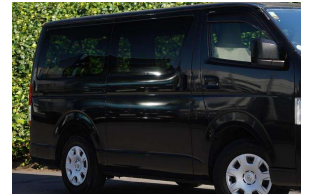

2021 Toyota Hiace GL 5 Door Diesel Auto /

30+ Years Helping Kiwis into Quality Cars
Trade-Ins Welcome - Finance Specialists

VEHICLE INFORMATION

Cash Price

Includes GST

\$36,560

+ on-road-costs

Finance this vehicle
from only

\$229.99

per week*

Gain peace of mind
with Mechanical
Breakdown
Insurance. Ask us
how.

Body
5 door, Van

Odometer
94,416 km

Engine
2800 cc

Fuel Type
Diesel

Transmission
Automatic

Fuel Saver Rating
2 out of 6 stars

VIN
-

Reg No.
-

Ext Colour
Black

History
-

Seats
3 seats

Interior
-

Audio
-

Stock ID
61255

Features / Comments

- Late Model Hiace Petrol Van Ready for a Camper Conversion, Courier Work, Tradie Work or whatever you want to throw at it Easy Finance Available -

2021 Toyota Hiace GL / Regius Ace Spec 5 Door Facelift
2800cc Diesel Automatic