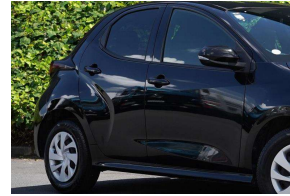

# 2020 Toyota Yaris / Vitz 16kms / Cruise / Rev

30+ Years Helping Kiwis into Quality Cars  
Trade-Ins Welcome - Finance Specialists