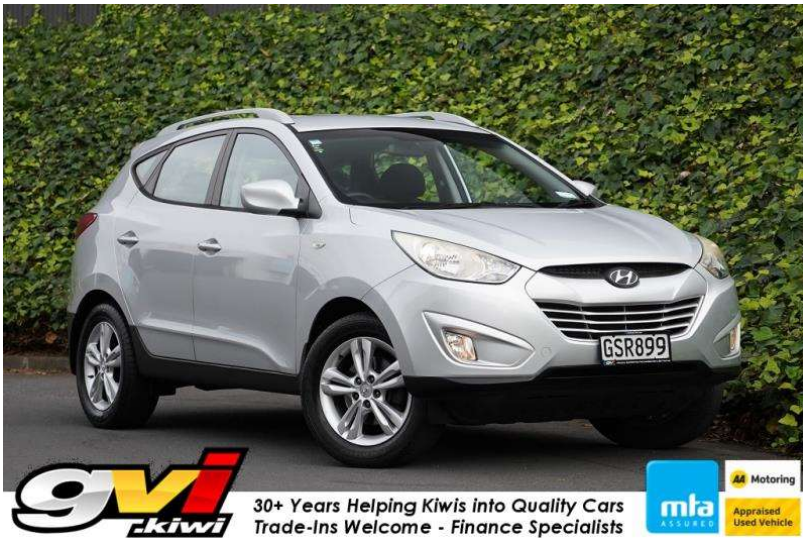

# 2013 Hyundai iX35 NZ NEW / Low Kms /

30+ Years Helping Kiwis into Quality Cars  
Trade-Ins Welcome - Finance Specialists

### Cash Price

Includes GST

**\$11,880**

+ on-road-costs

Body  
5 door, SUV

Odometer  
70,182 km

Engine  
2000 cc

Fuel Type  
Petrol

Transmission  
Automatic

Fuel Saver Rating  
1.5 out of 6 stars

VIN  
-

Reg No.  
GSR899

Ext Colour  
Silver

History  
-

Seats  
5 seats

Interior  
-