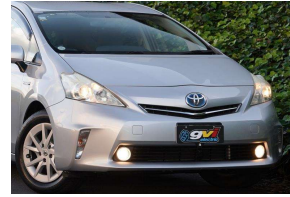

2014 Toyota Prius Alpha S Hybrid / EV Mode /

30+ Years Helping Kiwis into Quality Cars
Trade-Ins Welcome - Finance Specialists

VEHICLE INFORMATION

Cash Price

Includes GST

\$15,560

+ on-road-costs

Finance this vehicle
from only

\$100.76

per week*

Gain peace of mind
with Mechanical
Breakdown
Insurance. Ask us
how.

Body
5 door, Station Wagon

Odometer
102,303 km

Engine
1800 cc

Fuel Type
Hybrid

Transmission
Automatic

Fuel Saver Rating
-

VIN
-

Reg No.

-

Ext Colour
Silver

History
-

Seats
5 seats

Interior
-

Audio
-

Stock ID
61525

Features / Comments

- Petrol Electric Hybrids are the future Start saving \$\$\$\$ today on fuel and enjoy the quiet hybrid life -

2014 Toyota Prius Alpha S Hybrid 5 Seater
1800cc Petrol Electric Hybrid Automatic