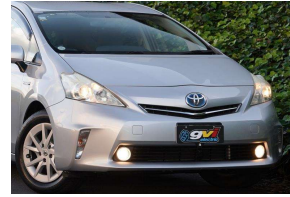

2014 Toyota Prius Alpha S Hybrid / EV Mode /

30+ Years Helping Kiwis into Quality Cars
Trade-Ins Welcome - Finance Specialists

VEHICLE INFORMATION

Cash Price

Includes GST

\$15,560

+ on-road-costs

Finance this vehicle
from only