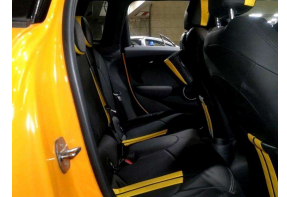

2015 Mini Cooper S 5 Door Turbo / Cruise /

30+ Years Helping Kiwis into Quality Cars
Trade-Ins Welcome - Finance Specialists

VEHICLE INFORMATION

Cash Price

Includes GST

\$20,560

+ on-road-costs

Body