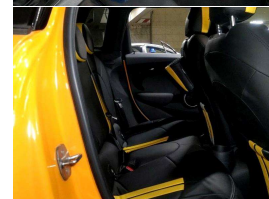

2015 Mini Cooper S 5 Door Turbo / Cruise /