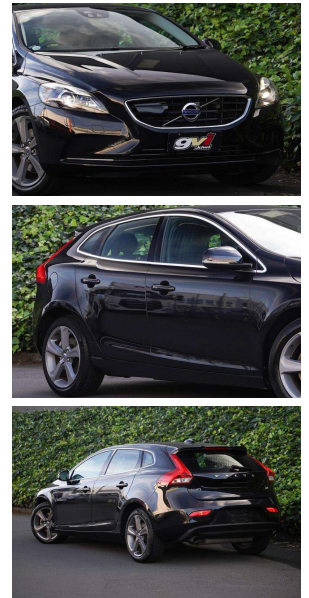

2014 Volvo V40 T4 FCM & LDW / Cruise / Rev

VEHICLE INFORMATION

Cash Price

Includes GST

\$15,560

+ on-road-costs

Finance this vehicle from only

\$100.76

per week*

Gain peace of mind with Mechanical Breakdown Insurance. Ask us how.

Body

5 door, Hatchback

Odometer

49,098 km

Engine

1600 cc

Reg No.

-

Ext Colour

Black

History

-

Seats

5 seats

Interior

-

Audio

-

Stock ID

61543

Features / Comments

Late model good looking Volvo Sport Hatchback loaded with safety and convenience Super low kms and a crisp look in Black Known for safety and quality build the Volvo V40 is an excellent choice for those wanting a stylish sporty hatchback