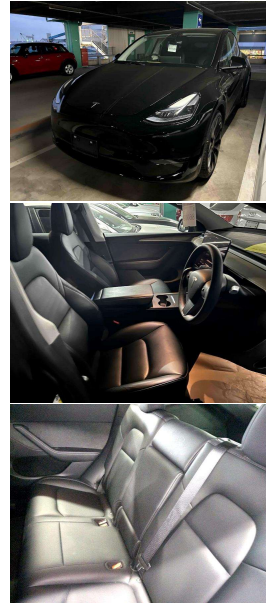

2023 Tesla Model Y Performance AWD 4WD

VEHICLE INFORMATION

Cash Price

Includes GST

\$65,560

+ on-road-costs

Body
5 door, 4WD

Odometer
46,349 km

Engine
-

Fuel Type
Electric

Transmission
Automatic

Fuel Saver Rating
6 out of 6 stars

VIN
-

Reg No.

-

Ext Colour
Black