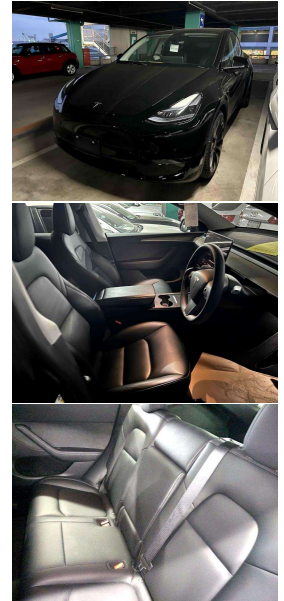

2023 Tesla Model Y Performance AWD 4WD

VEHICLE INFORMATION

Cash Price

Includes GST

$65,560

+ on-road-costs

Finance this vehicle from only

$408.45

per week*

Gain peace of mind with Mechanical Breakdown Insurance. Ask us how.

Body

5 door, 4WD

Odometer

46,349 km

Engine

-

Fuel Type

Electric

Transmission

Automatic

Fuel Saver Rating

6 out of 6 stars

VIN

-

Reg No.

-

Ext Colour

Black

History

-

Seats

5 seats

Interior

-

Audio

-

Stock ID

61545

Features / Comments

In New Zealand Now and Being Processed - Secure now with a deposit subject to a satisfactory AA Appraisal

SPECIAL OFFER - Get a BONUS Fast AC Wall Box for home charging (Install additional)

Buy with confidence - Looking at a NZ New Tesla Model Y? This is for you

- CCS DC Charging including Tesla Super Chargers
- Connected to NZ Tesla Network with NZ Navigation
- Includes a 48 Month EV Battery, Mechanical and Electrical Warranty

Dual Electric Motors pumping out 461kW accelerating this Red performance machine 0 - 100kph in 3.1 seconds Live a life less ordinary and put a smile on your face every time you press the go pedal

Auckland, Phone 09 525 5885, Email hayden@gvi.kiwi
575 Great South Road, Penrose, Auckland

*Finance calculation based on a 36 month term, 20.0% deposit and a and with an example annual fixed interest rate of 12.25%. Actual interest rate may be higher or lower. Includes an establishment fee of $395 and a monthly maintenance fee of $8.50. Full term amount payable of $76,831 ($63,719 finance + $13,112 deposit) . Estimate only, not an offer of finance. Terms, conditions and lending criteria apply.