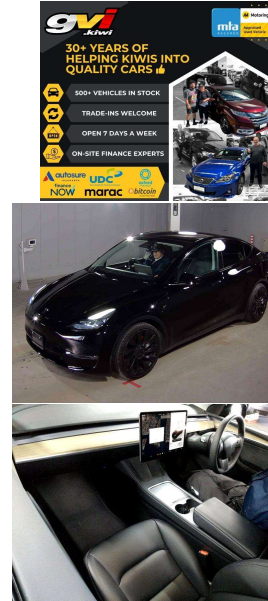

2023 Tesla Model Y Performance AWD 4WD

VEHICLE INFORMATION

Cash Price

Includes GST

$65,560

+ on-road-costs

Finance this vehicle from only

$408.45

per week*

Gain peace of mind with Mechanical Breakdown Insurance. Ask us how.

Body

5 door, 4WD

Odometer

46,349 km

Engine

-

Fuel Type

Electric

Transmission

Automatic

Fuel Saver Rating

6 out of 6 stars

VIN

-

Reg No.

-

Ext Colour

Black

History

-

Seats

5 seats

Interior

-

Audio

-

Stock ID

61545

Features / Comments

In New Zealand Now and Being Processed - Secure now with a deposit subject to a satisfactory AA Appraisal

SPECIAL OFFER - Get a BONUS Fast AC Wall Box for home charging (Install additional)

Buy with confidence - Looking at a NZ New Tesla Model Y? This is for you

- CCS DC Charging including Tesla Super Chargers
- Connected to NZ Tesla Network with NZ Navigation
- Includes a 48 Month EV Battery, Mechanical and Electrical Warranty

Dual Electric Motors pumping out 461kW accelerating this Red performance machine 0 - 100kph in 3.1 seconds Live a life less ordinary and put a smile on your face every time you press the go pedal

Auckland, Phone 09 525 5885, Email hayden@gvi.kiwi
575 Great South Road, Penrose, Auckland

*Finance calculation based on a 36 month term, 20.0% deposit and a and with an example annual fixed interest rate of 12.25%. Actual interest rate may be higher or lower. Includes an establishment fee of $395 and a monthly maintenance fee of $8.50. Full term amount payable of $76,831 ($63,719 finance + $13,112 deposit) . Estimate only, not an offer of finance. Terms, conditions and lending criteria apply.