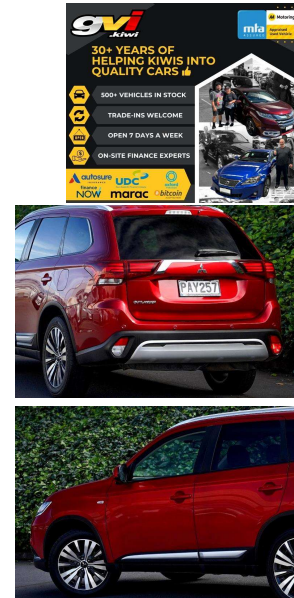

2022 Mitsubishi Outlander LS 7 Seater NZ

VEHICLE INFORMATION

Cash Price

Includes GST

\$21,300

+ on-road-costs

Finance this vehicle from only

\$136.08

per week*

Gain peace of mind with Mechanical Breakdown Insurance. Ask us how.

Body

5 door, SUV

Odometer

128,568 km

Engine

2400 cc