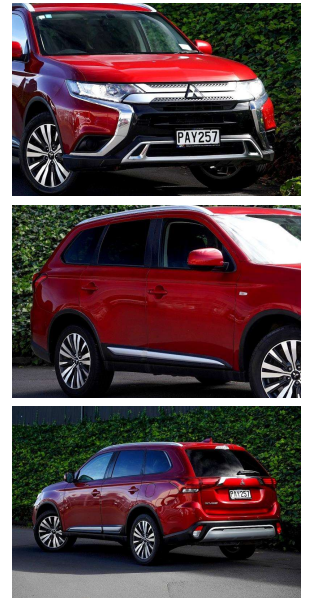

2022 Mitsubishi Outlander LS 7 Seater NZ

VEHICLE INFORMATION

Cash Price

Includes GST

\$21,300

+ on-road-costs

Finance this vehicle from only

\$136.08

per week*

Gain peace of mind with Mechanical Breakdown Insurance. Ask us how.

Body

5 door, SUV

Odometer

128,568 km

Engine

2400 cc

Interior

-

Audio

-

Stock ID

61553

Features / Comments

- Super Popular Family SUV New Zealand New High Spec Outlander with 7 Seats Super safe with Side Airbags and Frontal Collision Mitigation, loaded with the convenience of Cruise Control and Full-size Spare Tire -

2022 Mitsubishi Outlander 2.4 LS 7 Seater
2400cc Petrol Automatic

High Spec NZ New Outlander 7 Seater Loaded with:

- NZ Dealer History and Owners Manual
- Front & Side Airbag Protection
- ESC Electronic Stability Control
- FCM Forward Collision Mitigation
- Premium Black Cloth trim