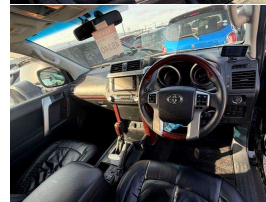

2017 Toyota Land Cruiser Prado TX 4x4 /

30+ Years Helping Kiwis into Quality Cars
Trade-Ins Welcome - Finance Specialists

VEHICLE INFORMATION

Cash Price

Includes GST

\$43,560

+ on-road-costs

Body
5 door, 4WD

Ext Colour
Black

History

-

Seats
5 seats

Interior

-

Audio

-

- Super crisp looking Landcruiser in black with black interior TX Prado Diesel Turbo. Super Mint Condition and looks like it has never worked a day in its life

2017 Toyota Landcruiser Prado TX 4x4
2800cc Diesel Turbo Automatic 4WD