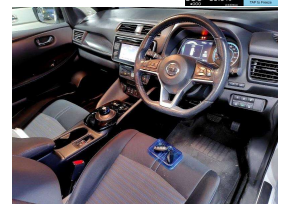

2018 Nissan Leaf 40G 84% SOH Full English /

VEHICLE INFORMATION

Cash Price

Includes GST

\$19,560

+ on-road-costs

Body

5 door, Hatchback

History

-

Fuel Type

Electric

Seats

5 seats

Transmission

Automatic

Interior

-

Fuel Saver Rating

-

Audio

-

VIN

-

Talk with our team about our Special EV Finance Rates

- Full English Dash Cluster and Full English Media Unit -

2018 Nissan Leaf 40kW G Package
New Shape Leaf with Larger 40kWh Battery
Presented in Show Room condition and stunning in White