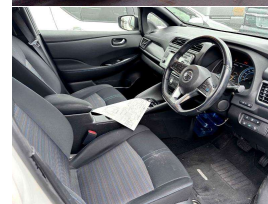

2018 Nissan Leaf 40G 84% SOH Full English /

VEHICLE INFORMATION

Cash Price

Includes GST

\$19,560

+ on-road-costs

Body

5 door, Hatchback

History

-

Fuel Type

Electric

Seats

5 seats

Transmission

Automatic

Interior

-

Fuel Saver Rating

-

Audio

-

VIN

-

Talk with our team about our Special EV Finance Rates

- Full English Dash Cluster and Full English Media Unit -

2018 Nissan Leaf 40kW G Package
New Shape Leaf with Larger 40kWh Battery
Presented in Show Room condition and stunning in White