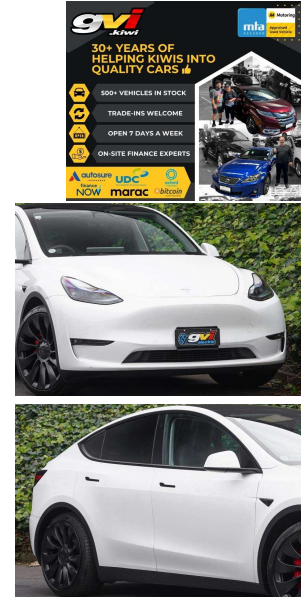

2023 Tesla Model Y Performance AWD Dual

VEHICLE INFORMATION

Cash Price

Includes GST

\$65,560

+ on-road-costs

Body
5 door, 4WD

Odometer
44,026 km

Engine
-

Fuel Type
Electric

Transmission
Automatic

Fuel Saver Rating
6 out of 6 stars

VIN
-

Reg No.

-

Ext Colour
White

History

-

Seats
5 seats

Interior

-

Audio

-

Stock ID
61702