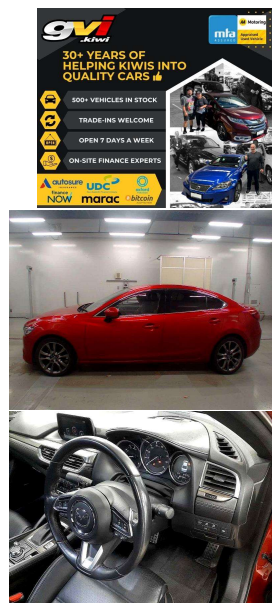

2017 Mazda Atenza 25S Ltd Leather / BOSE /

VEHICLE INFORMATION

Cash Price

Includes GST

\$20,560

+ on-road-costs

Finance this vehicle from only

\$131.53

per week*

Gain peace of mind with Mechanical Breakdown Insurance. Ask us how.

Body
4 door, Sedan

Odometer
61,877 km

Engine
2500 cc

Fuel Type
Petrol

Transmission
Automatic

Fuel Saver Rating
-

VIN
-

Reg No.
-

Ext Colour
Red

History
-

Seats
5 seats

Interior
-

Audio
-

Stock ID
61725

Features / Comments

Just arrived and being processed Secure your new car with a small deposit subject to a satisfactory AA appraisal

Super popular Mazda 6 Limited Sport Looking Super Sharp in Sould Red with Black Leather, 19 Inch Alloys and lots of options -