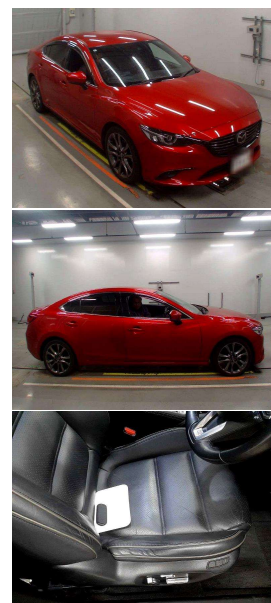

2017 Mazda Atenza 25S Ltd Leather / BOSE /

VEHICLE INFORMATION

Cash Price

Includes GST

\$20,560

+ on-road-costs

Finance this vehicle from only

\$131.53

per week*

Gain peace of mind with Mechanical Breakdown Insurance. Ask us how.

Body
4 door, Sedan

Odometer
61,877 km

Engine
2500 cc

Fuel Type
Petrol

Transmission
Automatic

Fuel Saver Rating
-

VIN
-

Reg No.
-

Ext Colour
Red

History
-

Seats
5 seats

Interior
-

Audio
-

Stock ID
61725

Features / Comments

Just arrived and being processed Secure your new car with a small deposit subject to a satisfactory AA appraisal

Super popular Mazda 6 Limited Sport Looking Super Sharp in Sould Red with Black Leather, 19 Inch Alloys and lots of options -