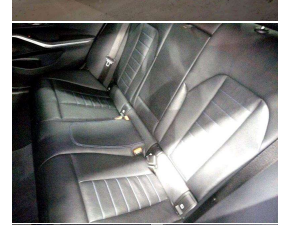

2019 Bmw 330i Msport Leather / Cruise / Aero

30+ Years Helping Kiwis into Quality Cars
Trade-Ins Welcome - Finance Specialists

VEHICLE INFORMATION

Cash Price

Includes GST

$40,560

+ on-road-costs

Finance this vehicle
from only

$254.60

per week*

Gain peace of mind
with Mechanical
Breakdown
Insurance. Ask us
how.

Body
4 door, Sedan

Odometer
62,038 km

Engine
2000 cc

Fuel Type
Petrol

Transmission
Automatic

Fuel Saver Rating
2.5 out of 6 stars

VIN
-

Reg No.

-

Ext Colour
Grey

History

-

Seats
5 seats

Interior

-

Audio

-

Stock ID
61732

Features / Comments

2019 BMW 330i M Sport (G20) Grey Sedan

A rare, low-km example of BMW's latest-generation 330i M Sport in Grey, with Aero Bodykit, Spoiler and Black Optics Kit. Auction Grade 4.5 very tidy, no dents or scratches.

Msport Tuned 2000cc TwinPower Turbo Petrol, Automatic / Tiptronic shared with the BMW 320i

Key Features:

- M Sport Body Kit, 19-Inch M Alloys & M Sport Interior
- Highline & Comfort Packages
- Laser Headlights & HUD Heads-Up Display
- Airbags, ESC, FCM & LDW Safety Suite

Auckland, Phone 09 525 5885, Email hayden@gvi.kiwi
575 Great South Road, Penrose, Auckland

*Finance calculation based on a 36 month term, 20.0% deposit and a and with an example annual fixed interest rate of 12.25%. Actual interest rate may be higher or lower. Includes an establishment fee of $395 and a monthly maintenance fee of $8.50. Full term amount payable of $47,830 ($39,718 finance + $8,112 deposit) . Estimate only, not an offer of finance. Terms, conditions and lending criteria apply.