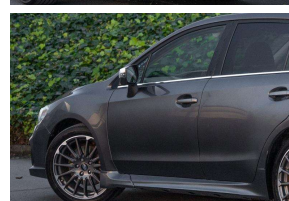

2017 Subaru Levorg 2.0STi Sport 4WD /

VEHICLE INFORMATION

Cash Price

Includes GST

\$23,560

+ on-road-costs

Finance this vehicle from only

\$149.99

Reg No.

-

Ext Colour

Grey

History

-

Seats

5 seats