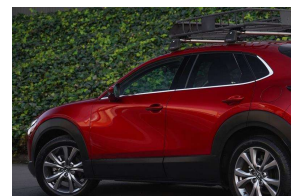

# 2020 Mazda CX-30 20S Proactive 24kms /

30+ Years Helping Kiwis into Quality Cars  
Trade-Ins Welcome - Finance Specialists