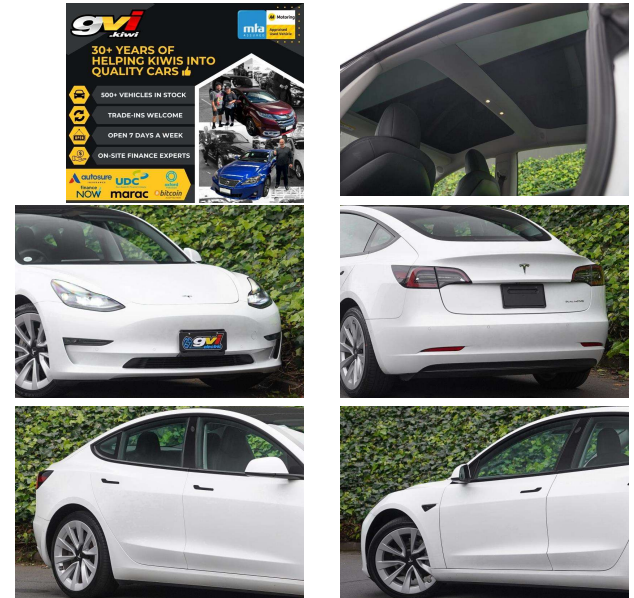

2021 Tesla Model 3 Long Range AWD 20kms /

VEHICLE INFORMATION

Cash Price

Includes GST

\$46,560

+ on-road-costs

Finance this vehicle from only

\$291.53

per week*

Gain peace of mind with Mechanical Breakdown Insurance. Ask us how.

Body
4 door, Sedan

Odometer
19,992 km

Engine
-

Fuel Type
Electric

Transmission
Automatic

Fuel Saver Rating
6 out of 6 stars

VIN
-

Reg No.
-

Ext Colour
White

History
-

Seats
5 seats

Interior
-

Audio
-

Stock ID
61783

- Wanting to make the move to electric and need a large car with lots of range? Here you go, a New Zealand New Tesla Model 3 with front and rear trunks, huge cabin space and a massive battery

2021 TESLA MODEL 3 LONG RANGE DUAL MOTOR Refresh Updated Model
Powerful and Efficient Dual Electric Motors Deliver 250kW of AWD Performance