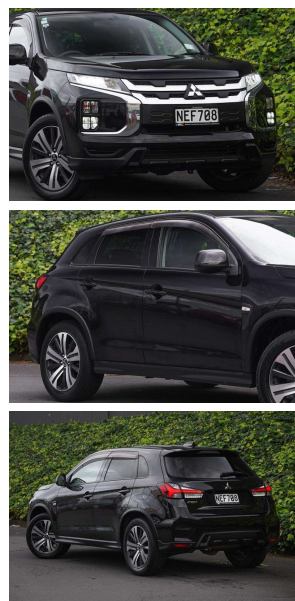

2020 Mitsubishi ASX LS 2.0P NZ NEW /

VEHICLE INFORMATION

Cash Price

Includes GST

\$17,880

+ on-road-costs

Finance this vehicle from only

\$115.03

per week*

Gain peace of mind with Mechanical Breakdown Insurance. Ask us how.

Body

5 door, SUV

Odometer

94,650 km

Engine

2000 cc

Reg No.

NEF708

Ext Colour

Black

History

-

Seats

5 seats

Interior

-

Audio

-

Stock ID

61833

Features / Comments

Late model NZ New Cross Over Sports SUV perfect for kiwis and kiwi adventures Loaded with safety features and elevated seat height so makes it easy to get in and out of. Large Fat boot for easy loading and unloading and a sharp look in Black