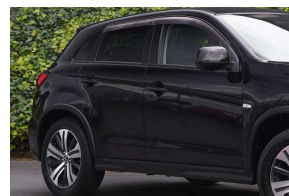

2020 Mitsubishi ASX LS 2.0P NZ NEW /

30+ Years Helping Kiwis into Quality Cars
Trade-Ins Welcome - Finance Specialists

VEHICLE INFORMATION

Cash Price

Includes GST

\$19,880

+ on-road-costs

Finance this vehicle
from only