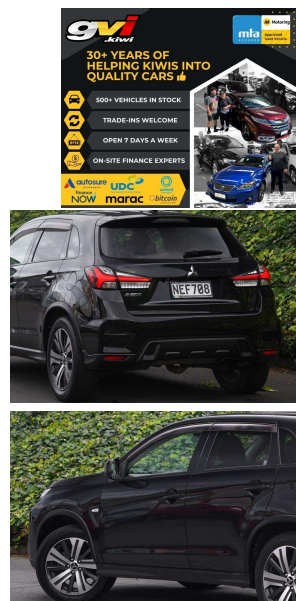

2020 Mitsubishi ASX LS 2.0P NZ NEW /

VEHICLE INFORMATION

Cash Price

Includes GST

\$17,880

+ on-road-costs

Finance this vehicle from only

\$115.03

per week*

Gain peace of mind with Mechanical Breakdown Insurance. Ask us how.

Body

5 door, SUV

Odometer

94,650 km

Engine

2000 cc