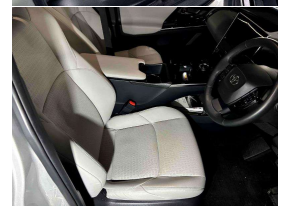

2022 Toyota BZ4X Z 4WD AS NEW / Dual

VEHICLE INFORMATION

Cash Price

Includes GST

\$49,560

+ on-road-costs

Finance this vehicle from only

\$309.99