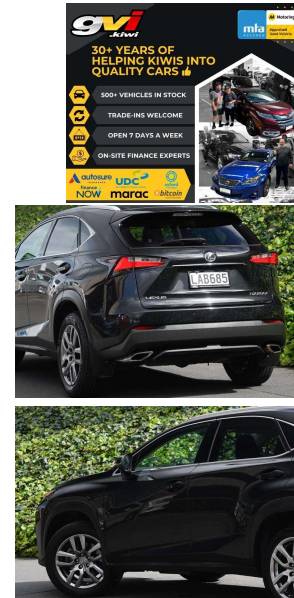

# 2017 Lexus NX 200t NZ New / Leather / Rev