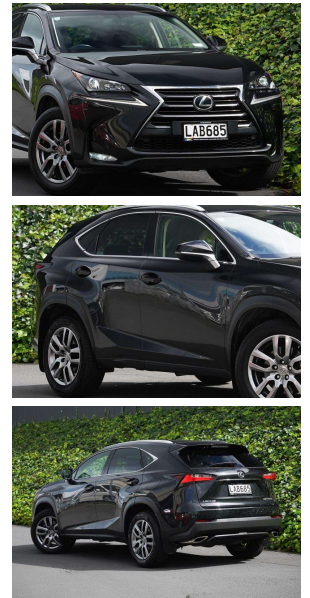

# 2017 Lexus NX 200t NZ New / Leather / Rev