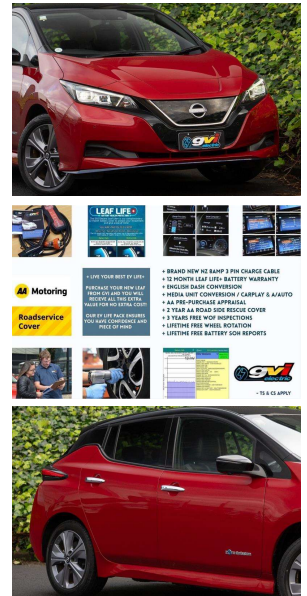

2021 Nissan Leaf E+ Urban Chrome X 93%

VEHICLE INFORMATION

Cash Price

Includes GST

\$33,560

+ on-road-costs

Body
5 door, Hatchback

Odometer
14,744 km

Reg No.

-

Finance this vehicle from only

\$211.53

per week*

Engine
-

Fuel Type
Electric

Transmission
Automatic

Ext Colour
Red

History

-

Seats
5 seats

Interior

-

Fuel Saver Rating

-

Talk with our team about our Special EV Finance Rates

- Full English Dash Cluster and Full English Media Unit -

2021 Nissan Leaf e+ Urban Chrome G Package Options - Big Battery Facelift Model
New Shape Leaf with Larger 62kWh Battery
Presented in Show Room condition and stunning in 'NAJ' Magnetic Red Metallic.