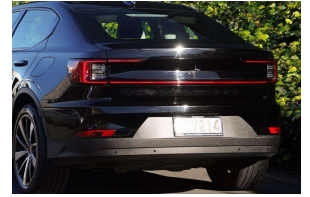

2022 Polestar 2 SRSM 69kWh Pilot NZ New /

30+ Years Helping Kiwis into Quality Cars
Trade-Ins Welcome - Finance Specialists

VEHICLE INFORMATION

Cash Price

Includes GST

\$41,880

+ on-road-costs

Body