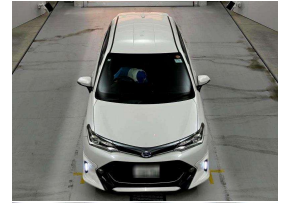

2016 Toyota Corolla Fielder Hybrid WXB Aero

30+ Years Helping Kiwis into Quality Cars
Trade-Ins Welcome - Finance Specialists

VEHICLE INFORMATION

Cash Price

Includes GST

\$18,160

+ on-road-costs

Finance this vehicle
from only

\$116.76

per week*

Gain peace of mind
with Mechanical
Breakdown
Insurance. Ask us
how.

Body
5 door, Station Wagon

Odometer
102,657 km

Engine
1500 cc

Fuel Type
Hybrid

Transmission
Automatic

Fuel Saver Rating
-

VIN
-

Reg No.

-

Ext Colour
White

History

-

Seats
5 seats