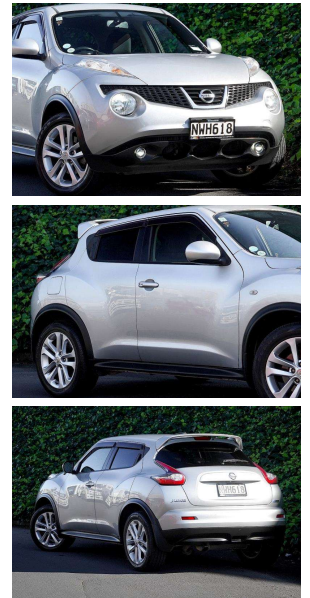

2012 Nissan Juke 16 GT 4WD / Turbo / Rev

VEHICLE INFORMATION

Cash Price

Includes GST

\$9,880

+ on-road-costs

Body

5 door, 4WD

Reg No.

NWH618

Odometer

110,110 km

Ext Colour

Silver

Engine

1600 cc

History

-

Fuel Type

Petrol

Seats

5 seats

Transmission

Automatic

Stock ID

61975

Finance this vehicle from only

\$65.80

per week*

Gain peace of mind with Mechanical Breakdown Insurance. Ask us how.

Features / Comments

- Top of The Line Nissan Juke Turbo Looking Good in Silver Super tidy example with factory alloys this is a lovely Sports SUV -