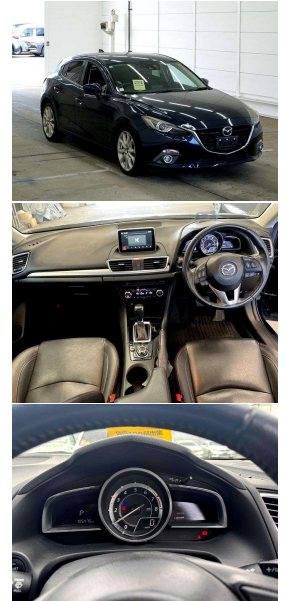

2014 Mazda Axela 20S / 3 Ltd Leather /

30+ Years Helping Kiwis into Quality Cars
Trade-Ins Welcome - Finance Specialists

VEHICLE INFORMATION

Cash Price

Includes GST

\$17,160

+ on-road-costs

Finance this vehicle from only

\$110.60

per week*

Gain peace of mind with Mechanical Breakdown Insurance. Ask us how.

Body

5 door, Hatchback

Odometer

105,475 km

Engine

-

Reg No.

-

Ext Colour

Blue

History

-

Seats