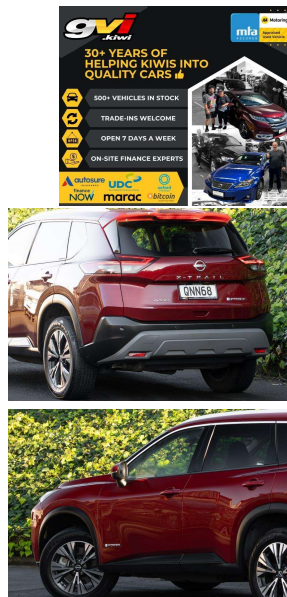

2024 Nissan X-Trail ST-L e-Power E-4orce

VEHICLE INFORMATION

Cash Price

Includes GST

\$43,880

+ on-road-costs

Finance this vehicle from only

\$275.03

per week*

Gain peace of mind with Mechanical Breakdown Insurance. Ask us how.

Body

5 door, 4WD

Odometer

21,542 km

Engine

1500 cc

Interior

-

Audio

-

Stock ID

62140

Features / Comments

- New Shape Nissan Xtrail 4x4 Black Leather Interior Huge boot and ground clearance make this a great kiwi SUV Loaded with all the modern features -