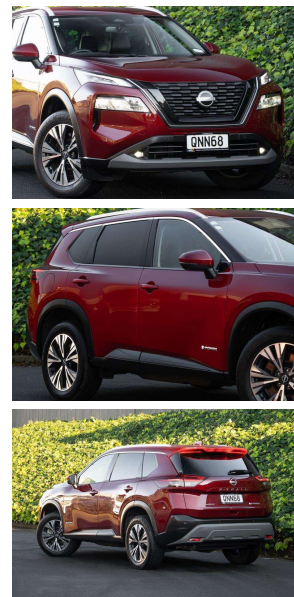

2024 Nissan X-Trail ST-L e-Power E-4orce

VEHICLE INFORMATION

Cash Price

Includes GST

\$43,880

+ on-road-costs

Finance this vehicle from only

\$275.03

per week*

Gain peace of mind with Mechanical Breakdown Insurance. Ask us how.

Body

5 door, 4WD

Odometer

21,542 km

Engine

1500 cc

Interior

-

Audio

-

Stock ID

62140

Features / Comments

- New Shape Nissan Xtrail 4x4 Black Leather Interior Huge boot and ground clearance make this a great kiwi SUV Loaded with all the modern features -