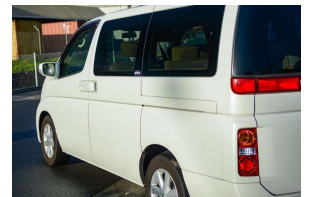

2005 Nissan Elgrand 8 Seater 3500cc V6 / Low

30+ Years Helping Kiwis into Quality Cars
Trade-Ins Welcome - Finance Specialists

VEHICLE INFORMATION

Cash Price

Includes GST

\$9,880

+ on-road-costs

Body
5 door, People Mover

Seats
8 seats

Transmission
Auto

Interior

-

Fuel Saver Rating
2.5 out of 6 stars

Audio

-

VIN
-

Stock ID
48492

Finance this vehicle
from only

\$64.55

per week*

Gain peace of mind
with Mechanical
Breakdown
Insurance. Ask us
how.

Features / Comments

- Super popular large 8 Seater People Mover Perfect for the family, or as a camper conversion or work van -