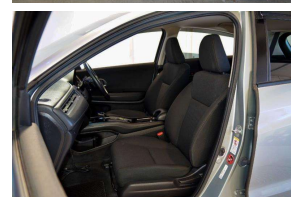

2014 Honda Vezel Hybrid 4WD Cruise / Side