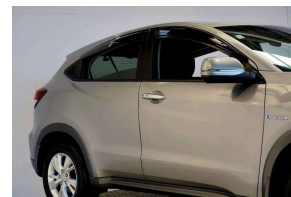

2014 Honda Vezel Hybrid 4WD Cruise / Side

VEHICLE INFORMATION

Cash Price

Includes GST

\$26,380

+ on-road-costs

Finance this vehicle from only

\$159.45