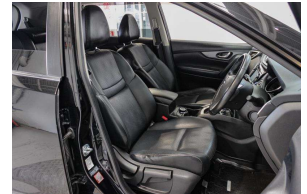

2014 Nissan X-Trail 4WD 7 Seater / Cruise /

FINANCE EXPERTS - TRADES WELCOME
QUALITY CARS - TRUSTED SERVICE **Be kind**