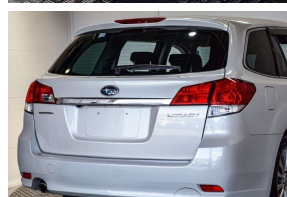

# 2011 Subaru Legacy Wagon EyeSight / Cruise /

30+ Years Helping Kiwis into Quality Cars  
Trade-Ins Welcome - Finance Specialists