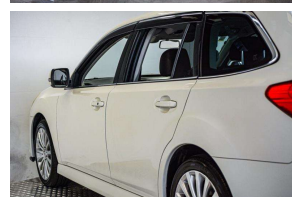

# 2011 Subaru Legacy Wagon EyeSight / Cruise /

30+ Years Helping Kiwis into Quality Cars  
Trade-Ins Welcome - Finance Specialists