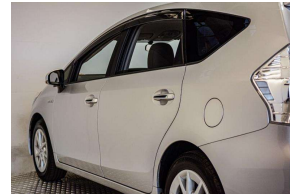

2013 Toyota Prius Alpha Hybrid Wagon / Grey

30+ Years Helping Kiwis into Quality Cars
Trade-Ins Welcome - Finance Specialists

VEHICLE INFORMATION

Cash Price

Includes GST

\$13,480

+ on-road-costs

Finance this vehicle
from only

\$86.27

per week*

Gain peace of mind
with Mechanical
Breakdown
Insurance. Ask us
how.

Body
5 door, Station Wagon

Odometer
106,268 km

Engine
1800 cc

Fuel Type
Hybrid

Transmission
Auto

Fuel Saver Rating
-

VIN
-

Reg No.
-

Ext Colour
Silver

History
-

Seats
5 seats

Interior
-

Audio
-