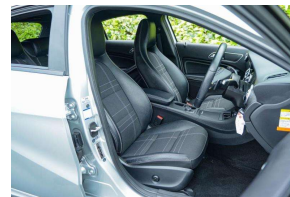

2013 Mercedes Benz A 180 Cruise / Leather /

VEHICLE INFORMATION

Cash Price

Includes GST

\$17,480

+ on-road-costs

Body

5 door, Hatchback

History

-

Fuel Type

Petrol

Seats

5 seats

Transmission

Auto