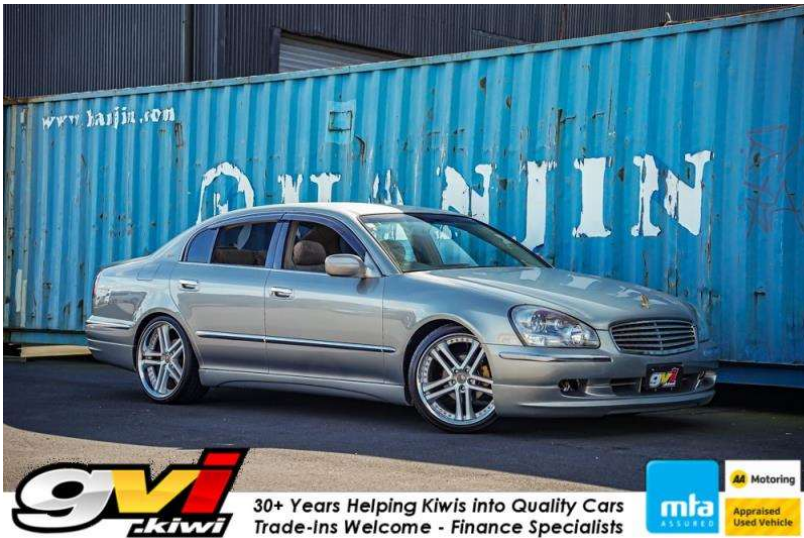

2001 Nissan Cima 450 V8 20' Alloys / Spring

30+ Years Helping Kiwis into Quality Cars
Trade-Ins Welcome - Finance Specialists

VEHICLE INFORMATION

Cash Price

Includes GST

\$16,880

+ on-road-costs

Body
5 door, Sedan

Reg No.

-

Odometer
68,682 km

Ext Colour
Silver

Engine
4500 cc

History

-

Fuel Type
Petrol