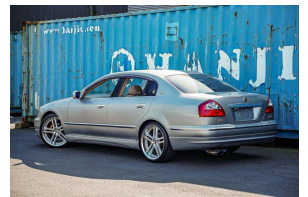

2001 Nissan Cima 450 V8 20' Alloys / Spring

30+ Years Helping Kiwis into Quality Cars
Trade-Ins Welcome - Finance Specialists

VEHICLE INFORMATION

Cash Price

Includes GST

\$16,880

+ on-road-costs

Body
5 door, Sedan

Reg No.

-

Odometer
68,682 km

Ext Colour
Silver

Engine
4500 cc

History

-

Fuel Type
Petrol