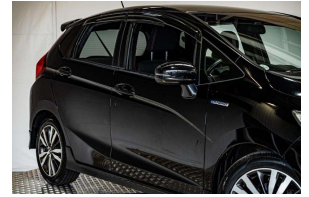

2014 Honda Fit Hybrid Sport 1500cc / Cruise /

30+ Years Helping Kiwis into Quality Cars
Trade-Ins Welcome - Finance Specialists

VEHICLE INFORMATION

Cash Price

Includes GST

\$15,480

+ on-road-costs

Finance this vehicle
from only