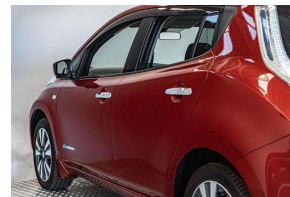

2017 Nissan Leaf 30X 83% SOH BOSE Audio /

VEHICLE INFORMATION

Cash Price

Includes GST

\$26,880

+ on-road-costs

Finance this vehicle from only

\$167.12

per week*

Gain peace of mind with Mechanical Breakdown Insurance. Ask us how.

Body

5 door, Hatchback

Odometer

62,008 km

Engine

-