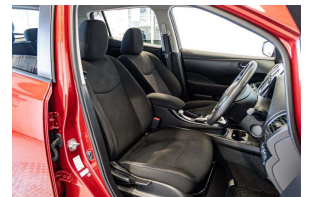

2017 Nissan Leaf 30X 83% SOH BOSE Audio /

VEHICLE INFORMATION

Cash Price

Includes GST

\$26,880

+ on-road-costs

Finance this vehicle from only

\$167.12