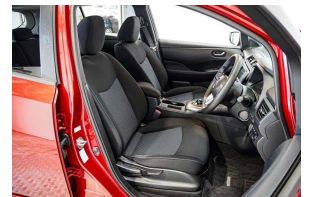

2018 Nissan Leaf 40S Full English Apple