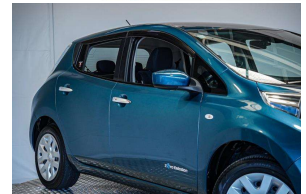

2017 Nissan Leaf 30X Side Airbags 83% SOH /

VEHICLE INFORMATION

Cash Price

Includes GST

\$28,880

+ on-road-costs

Body
5 door, Hatchback

Reg No.

-

Odometer
18,339 km

Ext Colour
Teal

Engine
-

History

-

Fuel Type
Electric

Seats
5 seats

Battery health and range expectation:

- Healthy 83% SOH 30kWh Battery at most recent Leafspy
- Will deliver approx. 170kms on a 100% charge*

2017 Nissan Leaf 30X 30kWh Gen 2

Facelift 30kW model in 'RBK' Turquoise Pearl Metallic