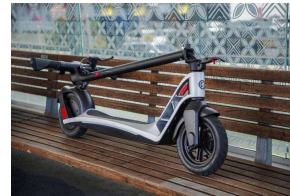

# 2023 Haying H10 SR 7.5Ah Display model

30+ Years Helping Kiwis into Quality Cars  
Trade-Ins Welcome - Finance Specialists

### Body

Scooter

Be the envy of the streets with this tech-loaded chariot The H10 boasts an ultra-sleek magnesium alloy deck, crowned with an eye-catching lattice headstock. Oh, and did we mention LIGHTWEIGHT? Its like Thors hammer, with the might without the weight