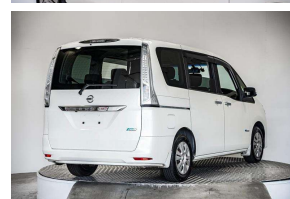

2014 Nissan Serena Hybrid 8 Seater / Cruise /

30+ Years Helping Kiwis into Quality Cars
Trade-Ins Welcome - Finance Specialists

VEHICLE INFORMATION

Cash Price

Includes GST

\$13,489

+ on-road-costs

Finance this vehicle
from only

\$88.01

per week*

Gain peace of mind
with Mechanical
Breakdown
Insurance. Ask us
how.

Body

5 door, People Mover

Odometer

117,308 km

Engine

- Nissan Serena in White with Dual Sliding Doors and much more, this is a very good looking Nissan Hybrid Van at affordable price -

2014 Nissan Serena S-Hybrid 8 Seater
2000cc Petrol Electric Hybrid Automatic