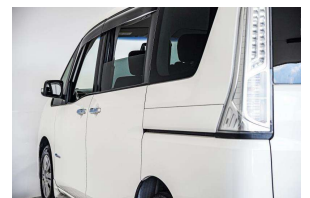

2014 Nissan Serena Hybrid 8 Seater / Cruise /

30+ Years Helping Kiwis into Quality Cars
Trade-Ins Welcome - Finance Specialists

VEHICLE INFORMATION

Cash Price

Includes GST

\$13,489

+ on-road-costs

Finance this vehicle
from only