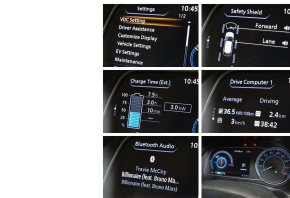

2018 Nissan Leaf 40G Leather BOSE / Pro

VEHICLE INFORMATION

Cash Price

Includes GST

\$24,380

+ on-road-costs

Body
5 door, Hatchback

Odometer
69,954 km

Engine
-

Fuel Type
Electric

Transmission
Auto

Fuel Saver Rating
6 out of 6 stars

VIN
-

Reg No.
-

Ext Colour
White

History
-

Features / Comments

- Full English Dash Cluster and Full English Media Unit This is a \$1,000+ Option -

2018 Nissan Leaf 40kW G Package
New Shape Leaf Tekna with Larger 40kWh Battery
Presented in Show Room condition and stunning in 'QAB' White with Two Tone Blue Roof and Mirrors

Battery health and range expectation:
- Super healthy 12 Bar 86% SOH 40kWh Battery at most recent Leafspy
- Will deliver approx. 240kms on a 100% charge*

Top Spec Gen 3 Model loaded with Leaf 40G options
- Premium Black Leather Seats