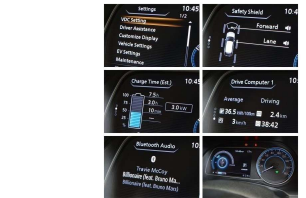

2017 Nissan Leaf 40G Leather BOSE / Pro