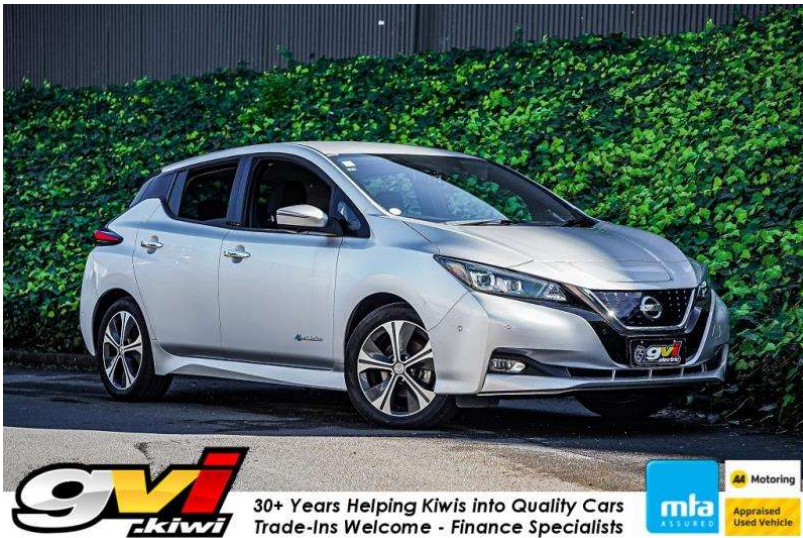

# 2017 Nissan Leaf 40G Full English Pro Pilot &