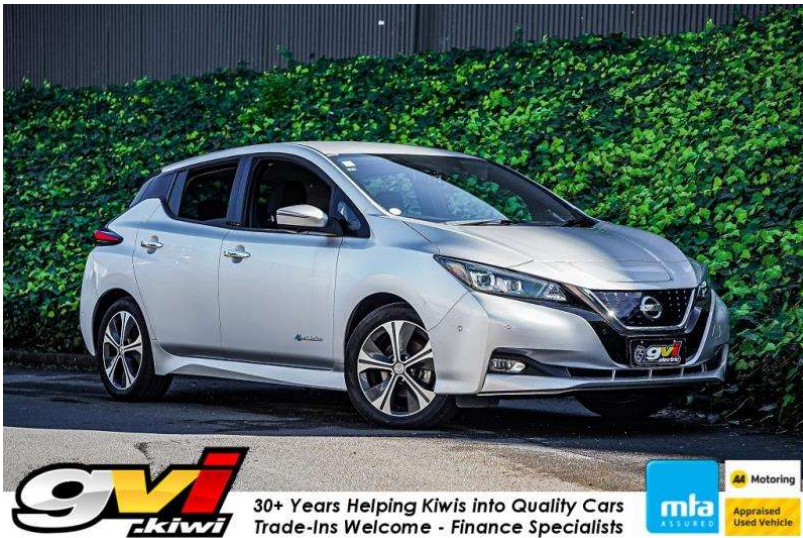

2017 Nissan Leaf 40G Full English Pro Pilot &

VEHICLE INFORMATION

Cash Price

Includes GST

\$20,780

+ on-road-costs

Finance this vehicle from only

\$132.88

per week*

Gain peace of mind with Mechanical Breakdown Insurance. Ask us how.

Body

5 door, Hatchback

Odometer

23,822 km

Engine

-

Reg No.

-

Ext Colour

Silver

History

-

Seats

5 seats