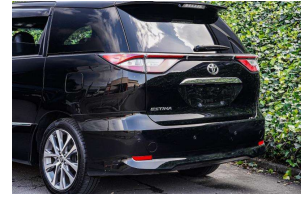

2016 Toyota Estima Aeras Premium 7 Seater /

VEHICLE INFORMATION

Cash Price

Includes GST

\$26,380

+ on-road-costs

Body

5 door, People Mover

Reg No.

-

Odometer

96,117 km

Ext Colour

Black

Engine

2400 cc

History

-

Fuel Type

Petrol

Seats

7 seats

Transmission

Auto

- High Spec Estima / Premia 7 Seater This ultimate MPV Luxury Spec and Features with the drive of a normal vehicle -

2016 Toyota Estima Aeras 7 Seater Facelift
2400cc Petrol Automatic

High spec Estima Petrol Toyota People Mover with: