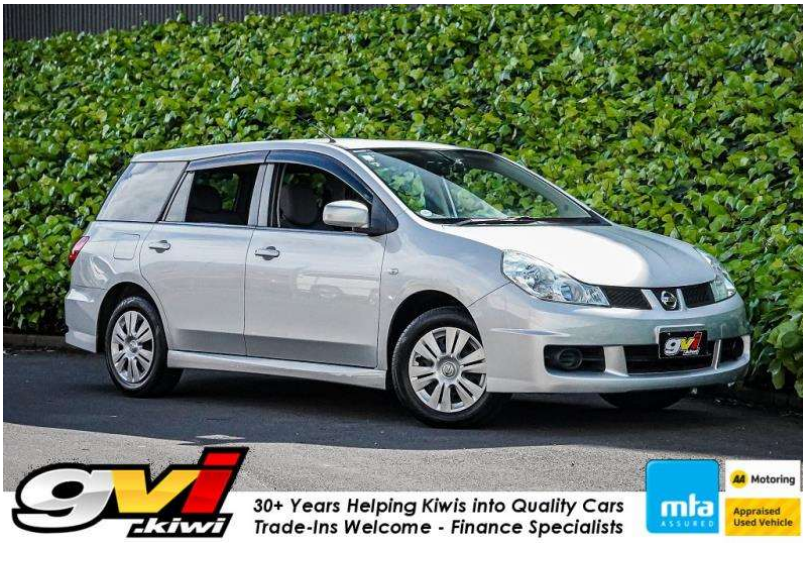

# 2015 Nissan Wingroad Station Wagon Facelift /

30+ Years Helping Kiwis into Quality Cars  
Trade-Ins Welcome - Finance Specialists

# \$10,780

+ on-road-costs

**Body**  
5 door, Station Wagon

**Reg No.**

-

**Odometer**  
92,050 km

**Ext Colour**  
Silver

**Engine**  
1500 cc