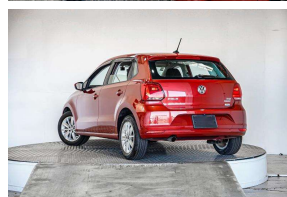

2015 Volkswagen Polo Highline Facelift

30+ Years Helping Kiwis into Quality Cars
Trade-Ins Welcome - Finance Specialists

VEHICLE INFORMATION

Cash Price

Includes GST

\$15,380

+ on-road-costs

Finance this vehicle
from only

\$99.65

per week*

Gain peace of mind
with Mechanical
Breakdown
Insurance. Ask us
how.

Body
5 door, Hatchback

Odometer
28,470 km

Engine
1200 cc

Fuel Type
Petrol

Transmission
Auto

Fuel Saver Rating
3.5 out of 6 stars

VIN
-

Reg No.

-

Ext Colour
Red

History
-

Seats
5 seats

Interior
-

Audio
-

Stock ID
58311

Features / Comments

- Stylish and safe the VW Polo is perfect for those wanting a small car with big space and lots of features -

2015 Volkswagen Polo TSI High Line 5 Door
1200cc Petrol Automatic Facelift