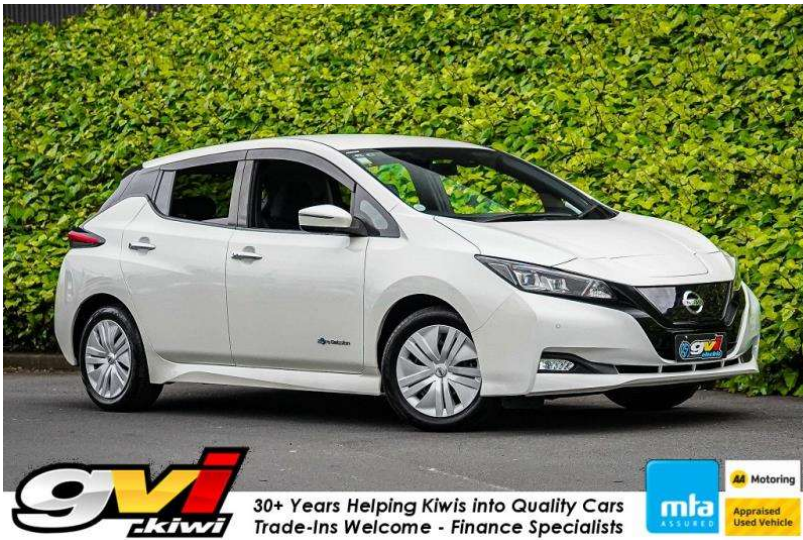

2019 Nissan Leaf 40S Full English 87% SOH /

VEHICLE INFORMATION

Cash Price

Includes GST

\$17,380

+ on-road-costs

Body
5 door, Hatchback

Reg No.

-

Finance this vehicle
from only

\$111.96

per week*

Odometer
101,488 km

Ext Colour
White

Engine

-

History

-

Fuel Type
Electric

Seats
5 seats

Transmission
Automatic

Interior

-

Fuel Saver Rating
6 out of 6 stars

- Full English Dash Cluster and Full English Media Unit with Apple Carplay and Andriod Auto -

2019 Nissan Leaf 40kW S Package
New Shape Leaf with Larger 40kWh Battery
Presented in Show Room condition and stunning in 'QAB' White